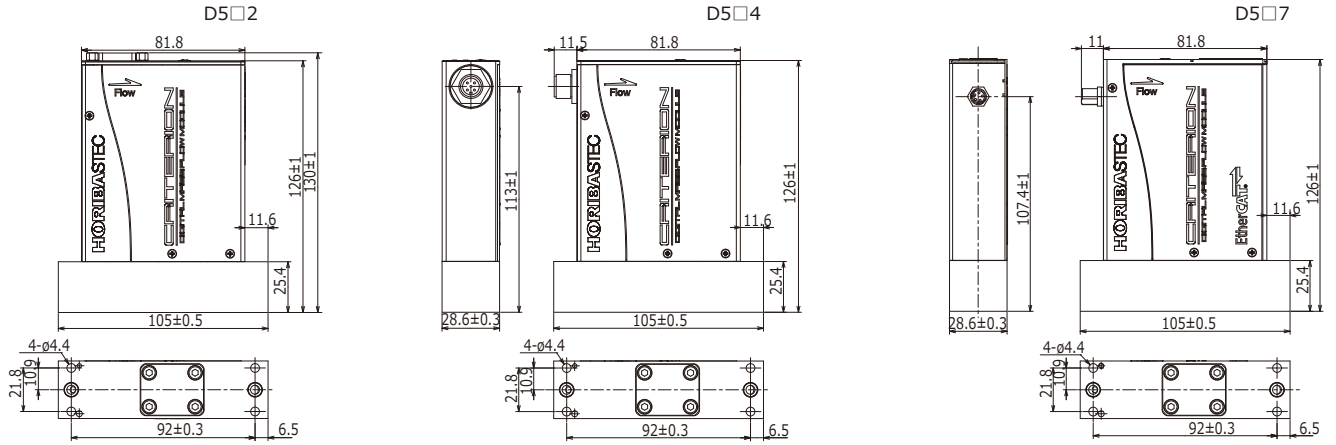

1.125 inch IGS

1/4 inch VCR equivalent

Unit: mm