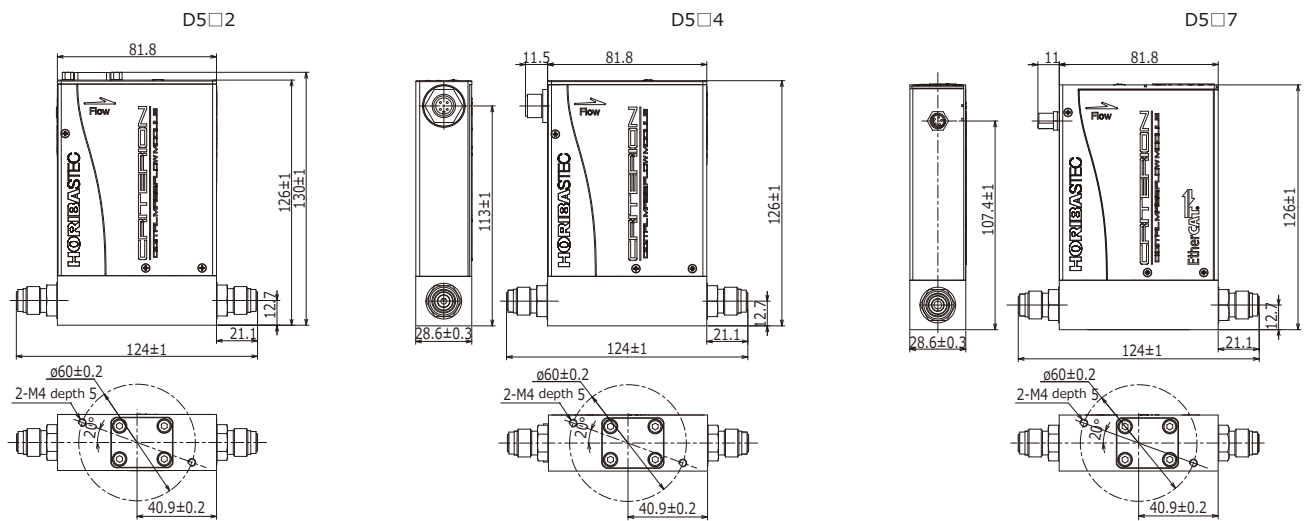

1.125 inch IGS

1/4 inch VCR equivalent

Unit: mm