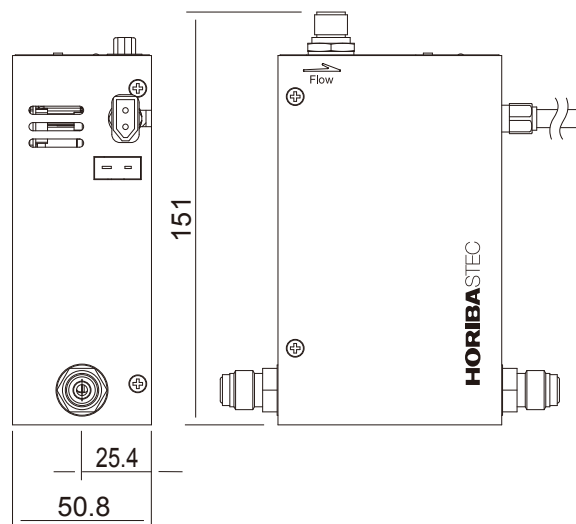

• Digital/Analog Communication Model

• DeviceNet™
Communication Model

[Unit: mm]